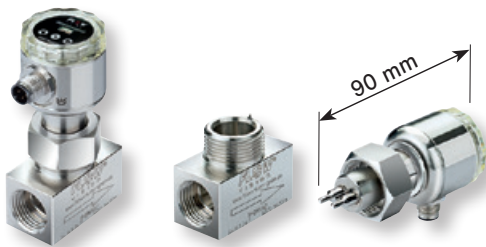

## Mass Flow Meter **FC50-CA**

heavy duty – compact – cost-effective – easy to handle – versatile

**Now also for mass flow/compressed air!**

## Mass Flow Meter FC50-CA

4 ... 20 mA signal | switching output | pulse output

### heavy duty

stainless steel housing and sensors